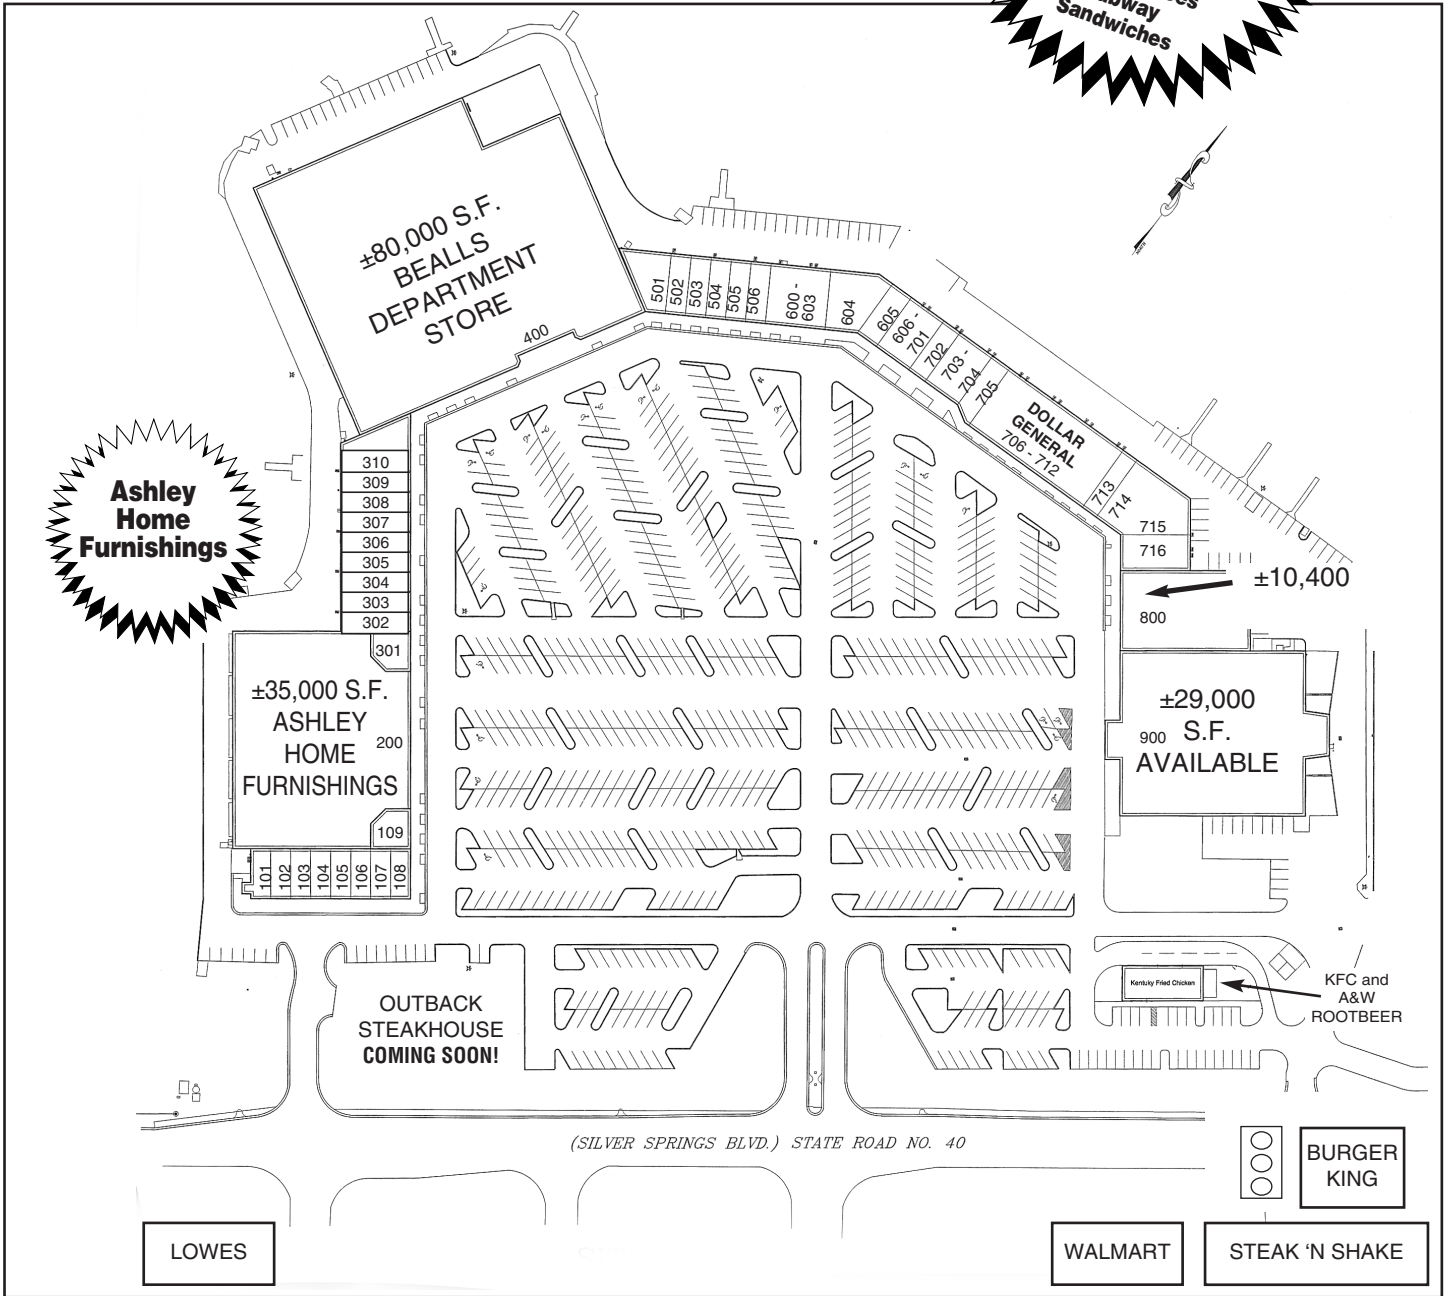

SIX GUN PLAZA

Our Side of Town
NOW HERE
Lowes
Home Improvement
COMING SOON
Payless Shoes
Subway
Sandwiches

For further information
Contact:

SOUTHEAST PROPERTIES

The Admiral Building at the Cove
1645 S.E. 3rd Court, Suite 200
Deerfield Beach, Florida 33441