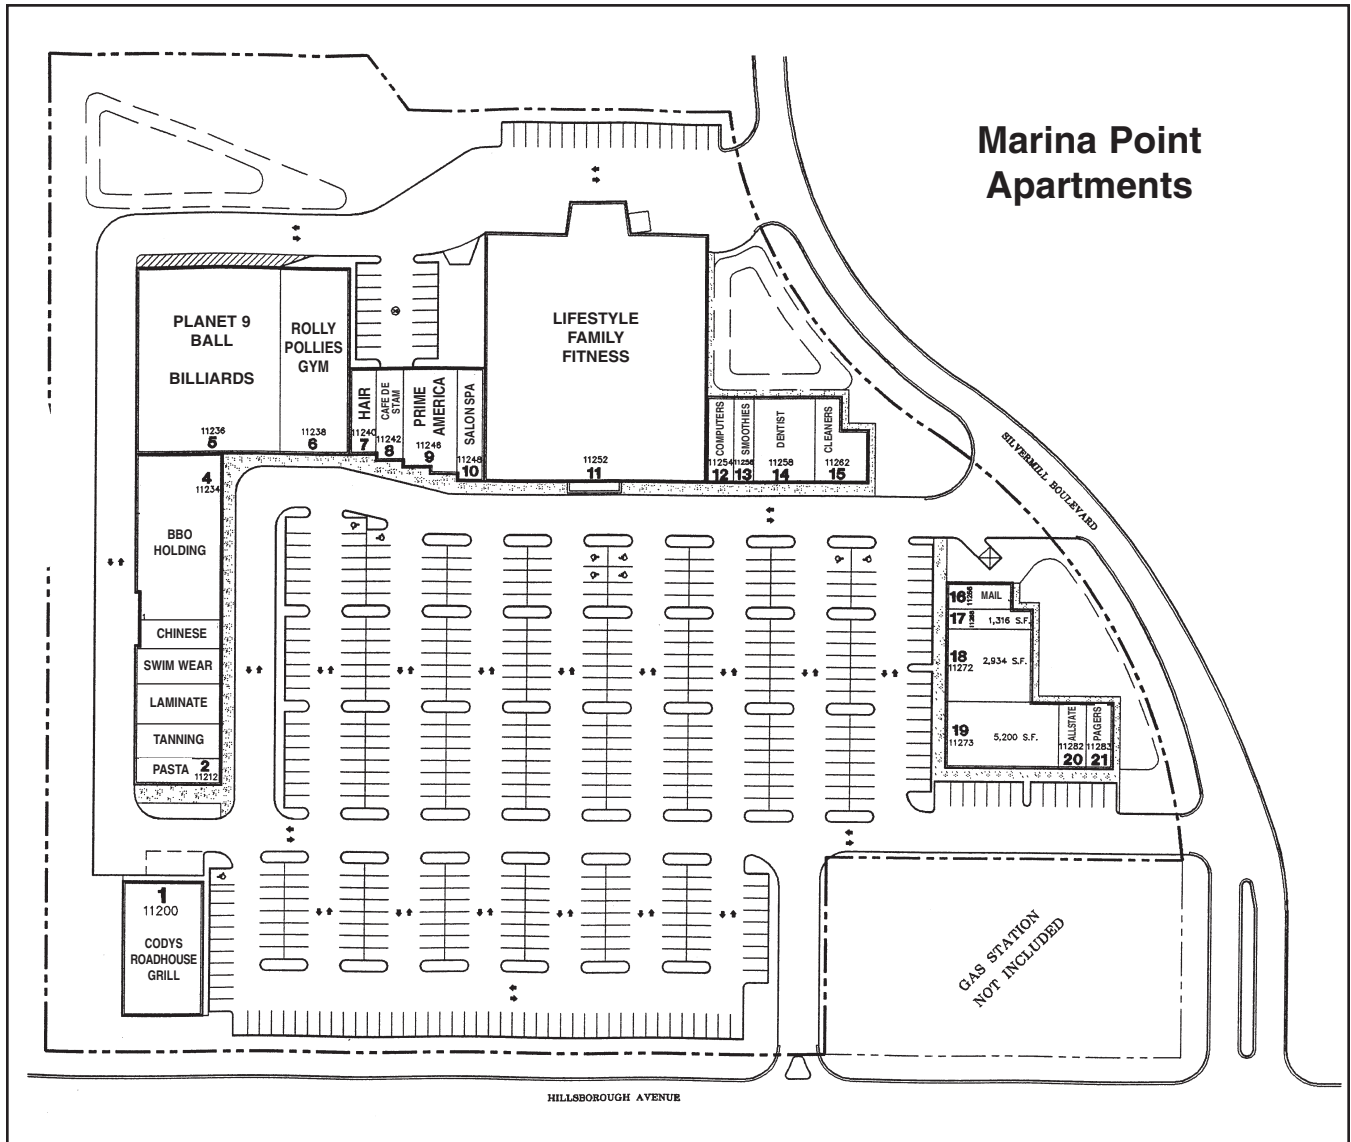

SILVERMILL PLAZA

For further information
Contact:

SOUTHEAST PROPERTIES

The Admiral Building at the Cove
1645 S.E. 3rd Court, Suite 200
Deerfield Beach, Florida 33441

(888) 532-LEASE (5327)

SOUTHEAST PROPERTIES