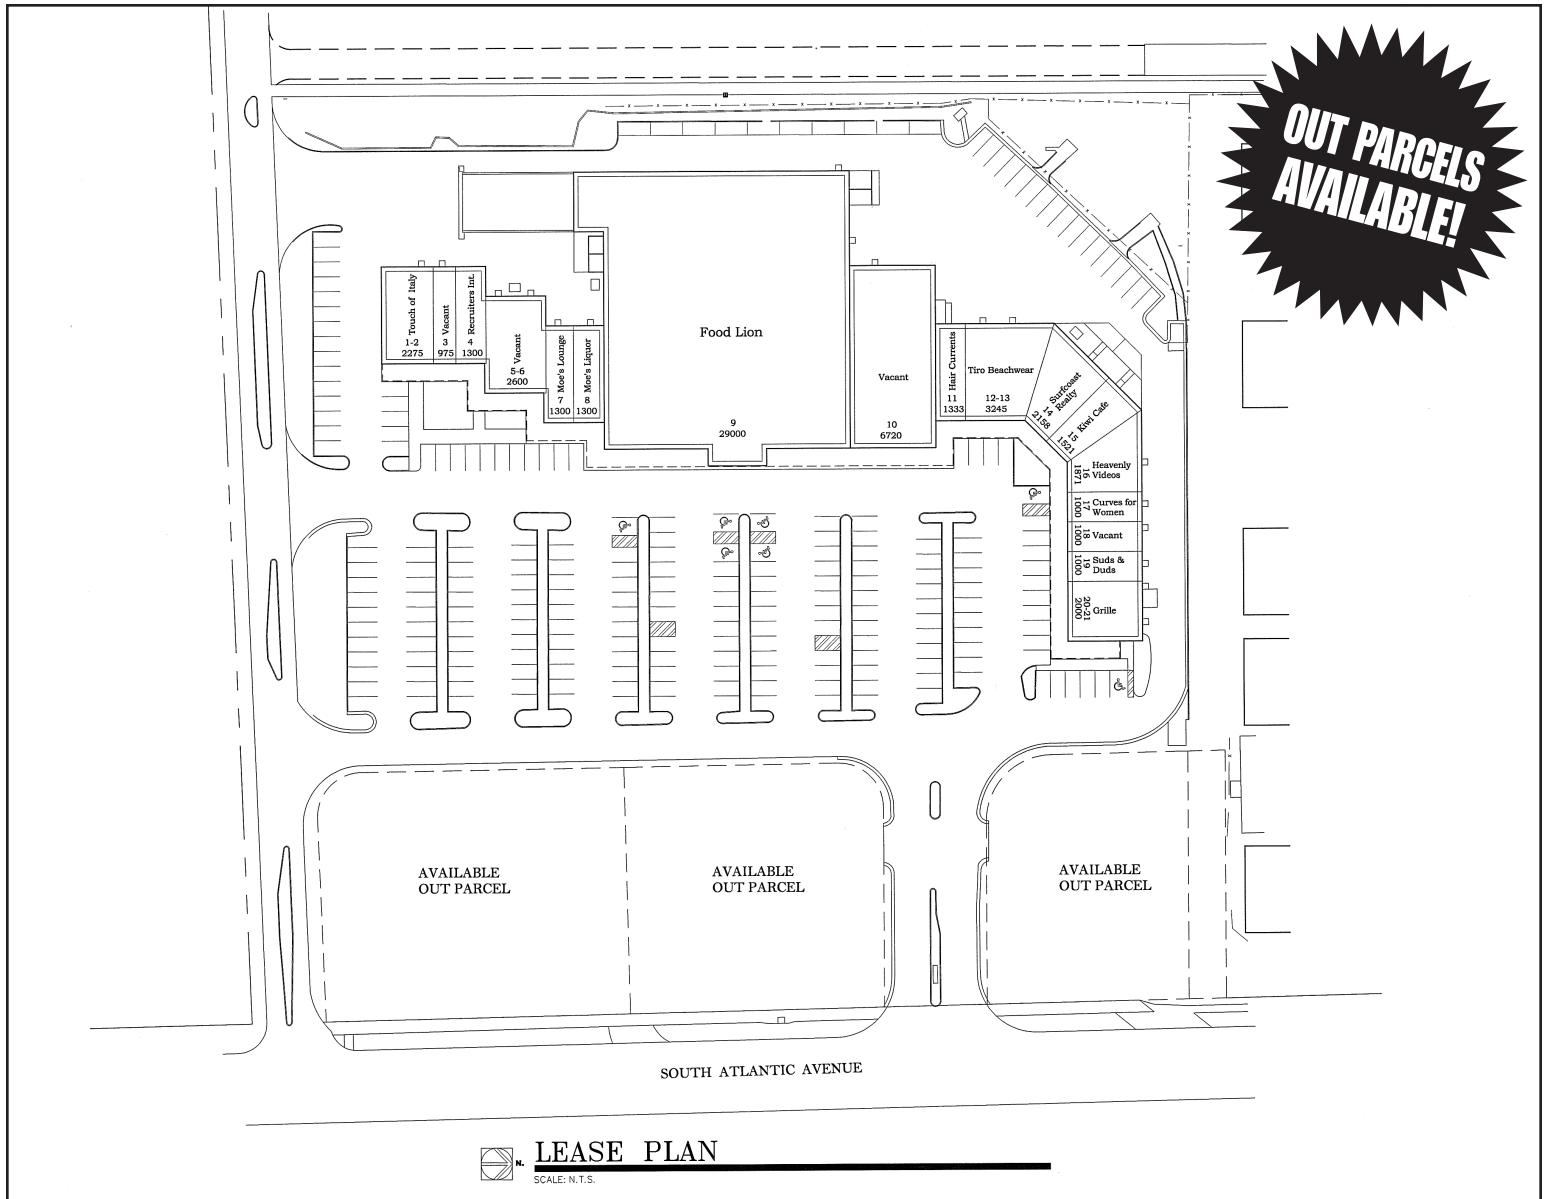

OCEAN VILLAGE SQUARE

For further information
Contact:

SOUTHEAST PROPERTIES

The Admiral Building at the Cove
1645 S.E. 3rd Court, Suite 200
Deerfield Beach, Florida 33441

(888) 532-LEASE (5327)

SOUTHEAST PROPERTIES
A Commercial Real Estate Development Company

TEL: 954.420.1001 ❖ FAX: 954.420.1002
www.southeastproperties.cc

LICENSED MORTGAGE BROKER ❖ LICENSED REAL ESTATE BROKER